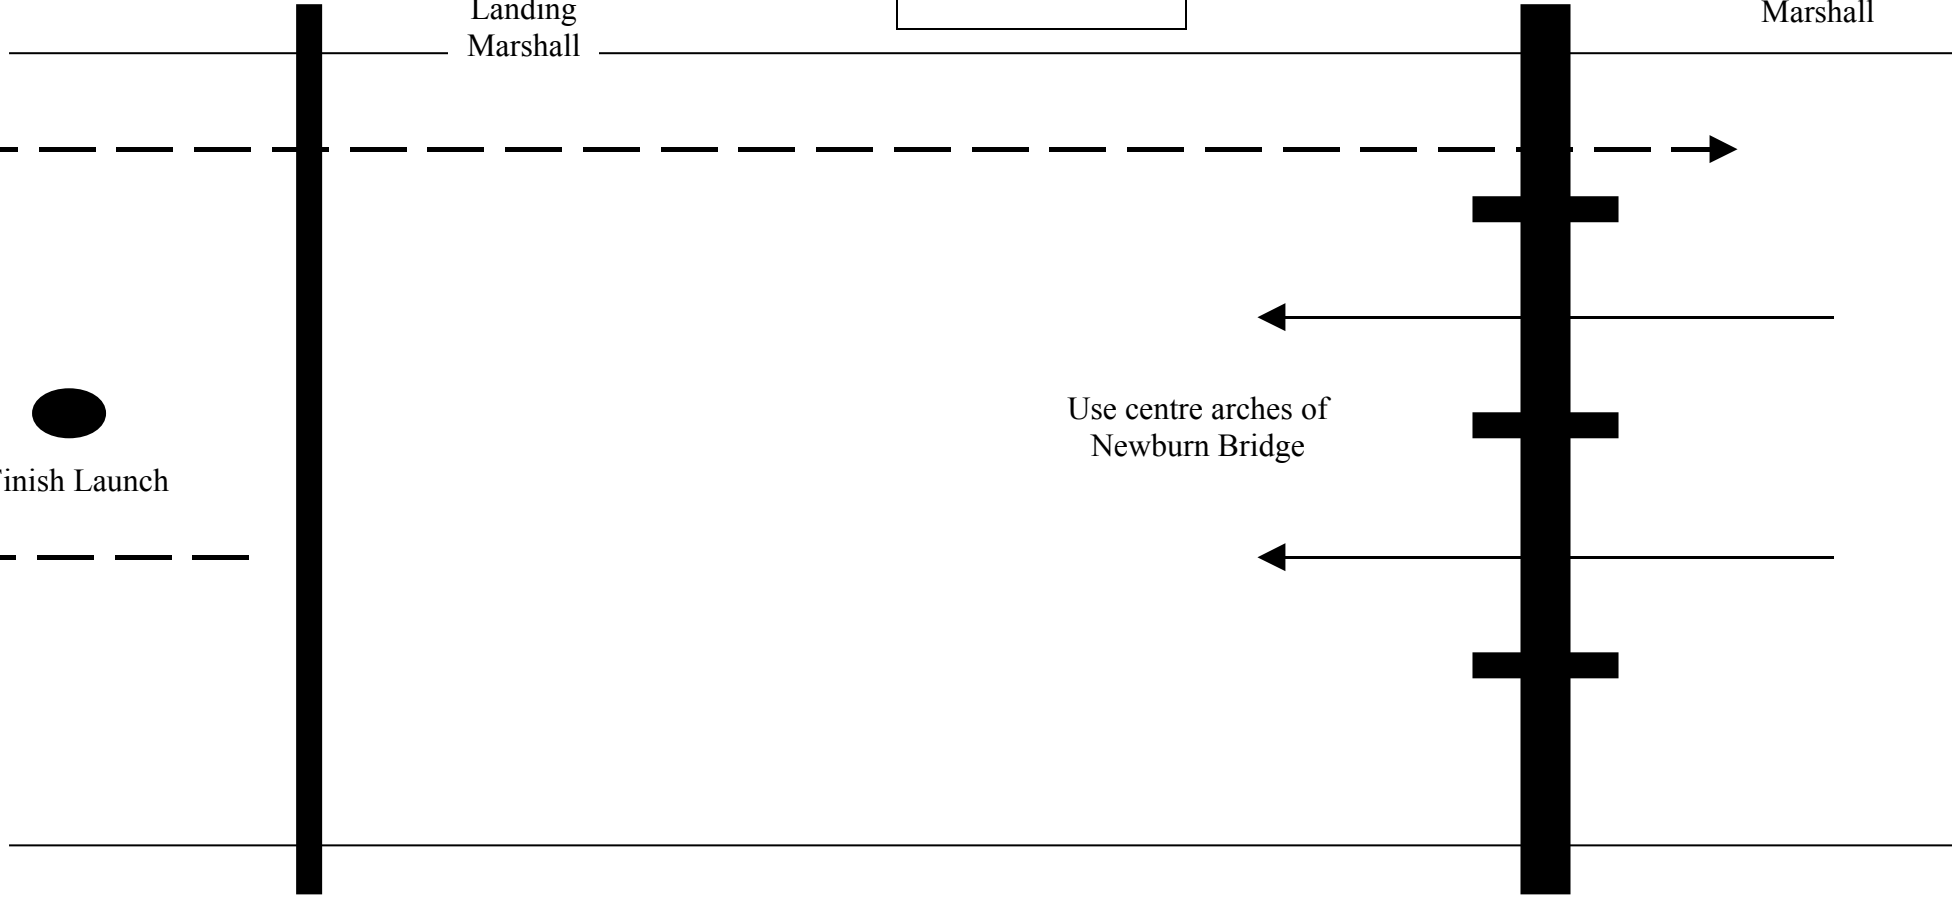

# FINISH

NORTH BANK

TYNE RC  
BOATHOUSE

Bridge  
Marshall

Landing  
Marshall

Finish Launch

Use centre arches of  
Newburn Bridge

Finish Line just  
before the slipway

SOUTH BANK

TYNE UNITED  
BOATHOUSE

Newburn Bridge

NEWCASTLE  
UNI  
BOATHOUSE

When you finish, please go past the finish launch before turning. Proceed along the north bank under instruction of the landing marshall and land at Tyne RC or go under the north arch of Newburn Bridge and await instructions from Bridge launch before crossing over to the NUBC steps.